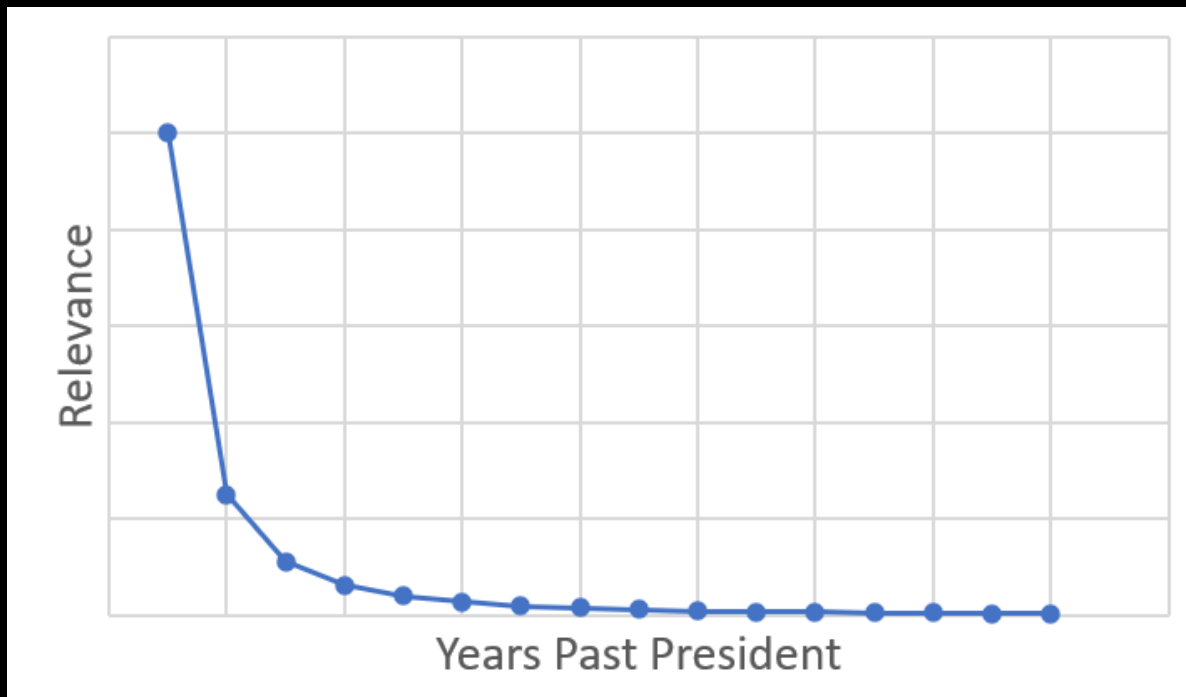

WHEN YOU REALIZE

YOU'RE NOT RELEVANT

Ken's Current Relevancy According to Ken's formula

Relevancy as Past President = $1/(\text{years removed})^2$

Ken's Current Relevancy According to Past Presidents

Functus Officio